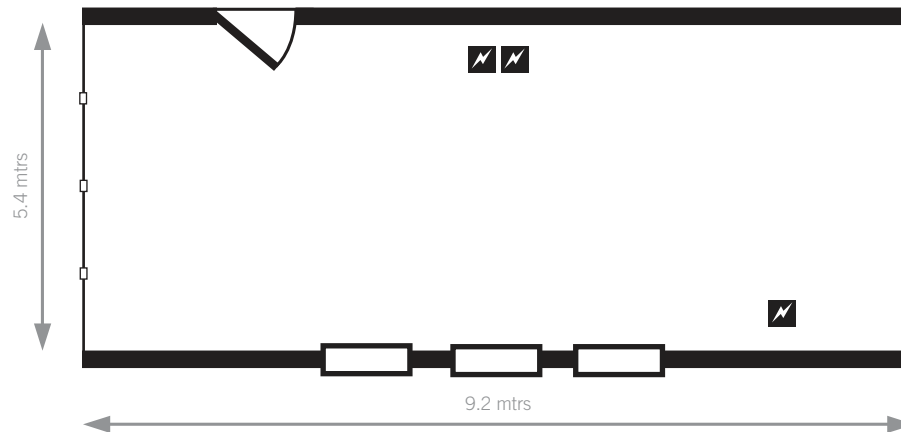

Dunnage Room

Third Floor

Room height
3 mtrs

Key
Double power socket

All dimensions are approximate