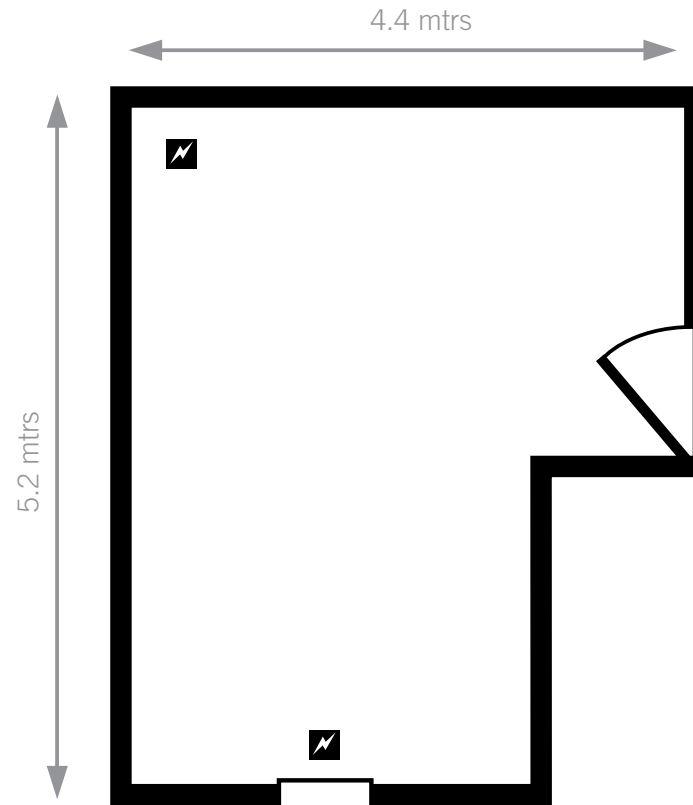

King Street Fourth Floor

Room height
2.4 mtrs

Key
Double power socket

All dimensions are
approximate