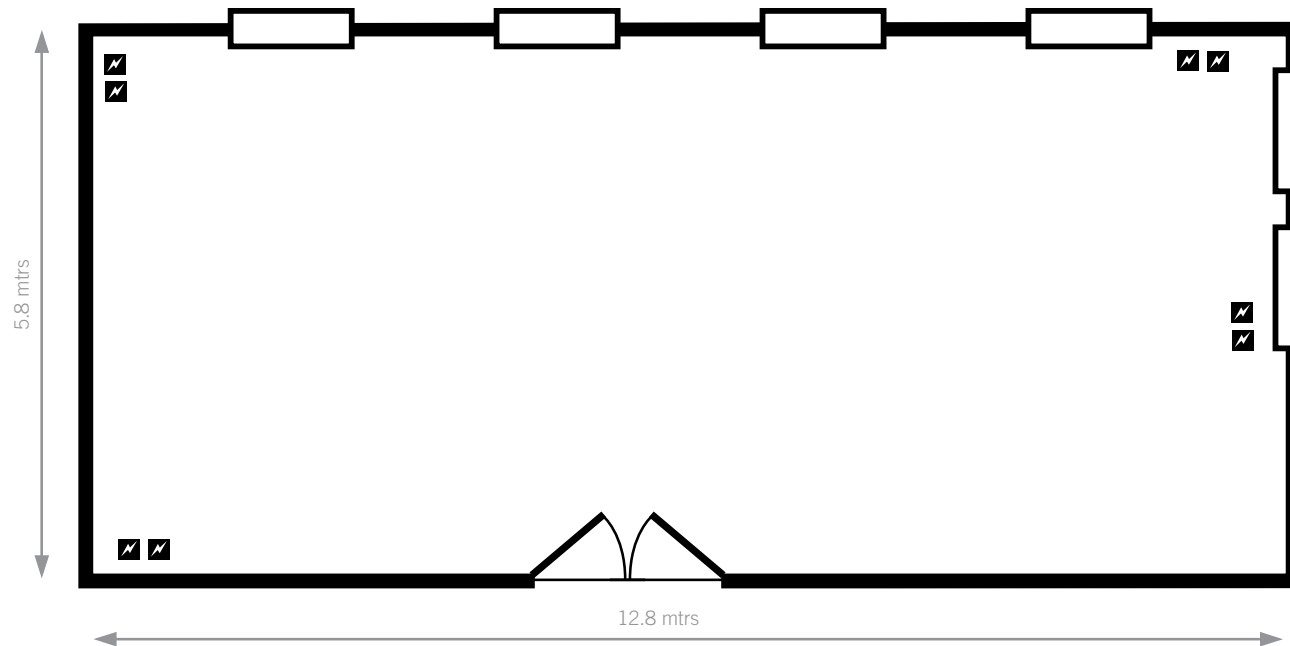

Laphroaig Lounge First Floor

Room height
3.1 mtrs

Key
Double power socket

All dimensions are
approximate