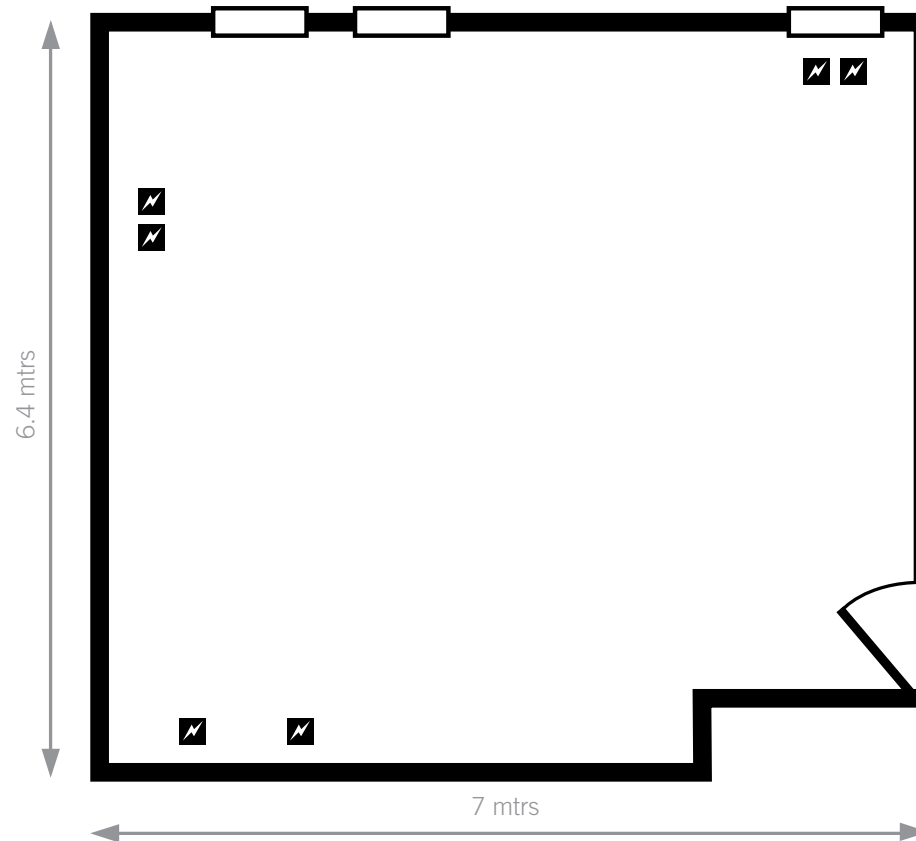

# Murano Room

## Fourth Floor

**Room height**  
2.5 mtrs

**Key**  
Double power socket  

All dimensions are approximate