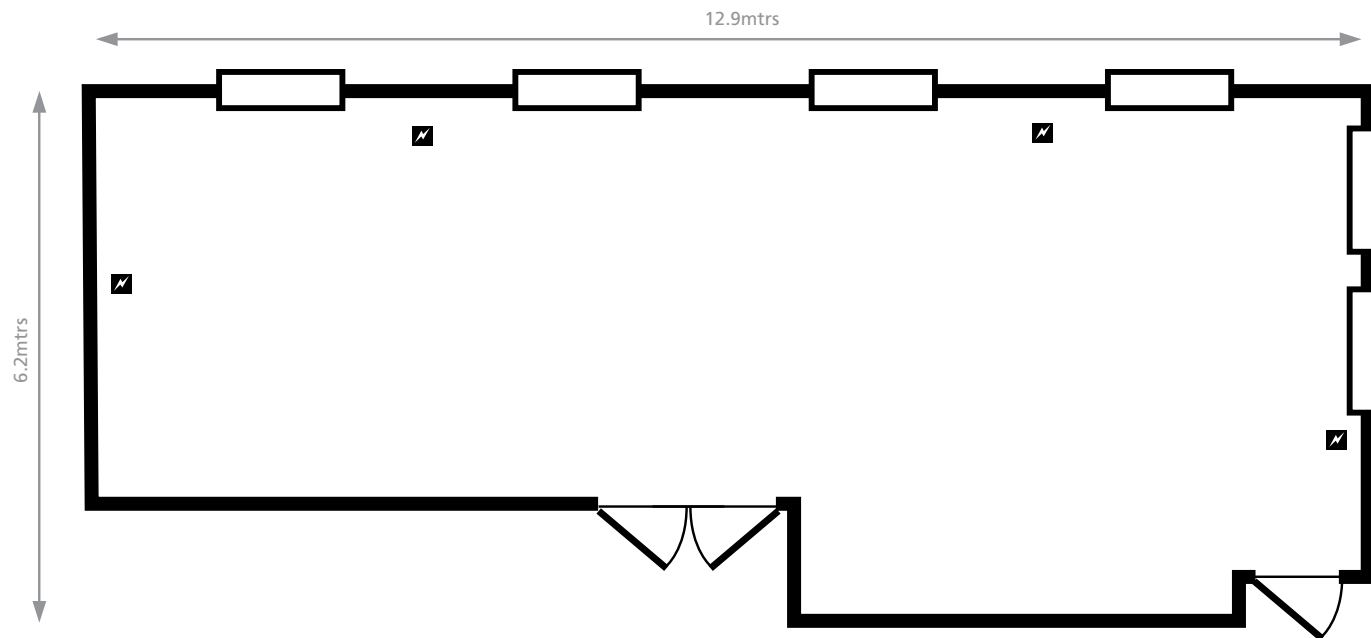

William's Room Second Floor

Room height
3 mtrs

Key
Double power socket

All dimensions are approximate